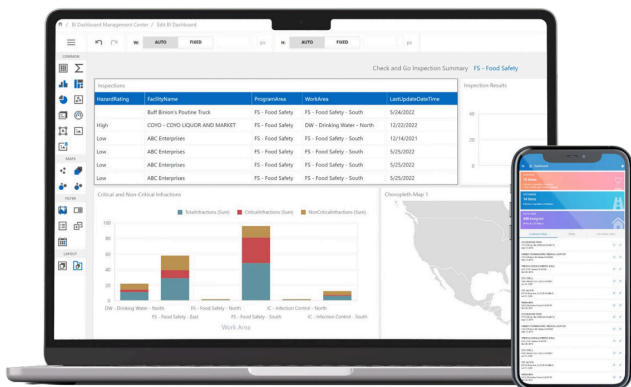

Environmental Health Technology Platform

Award-winning Tech, Services & Support for Agencies

Regulatory Program Management for Inspectors, Managers, Back Office, and Citizens

Hedgehog Platform

Complete front and back office solution for inspection lifecycle management, citizen engagement, reporting, & analysis. Built on Microsoft Azure.

Hedgehog Field

Browser-based, device agnostic inspection application tailored for offline or online workflows in the field. Spend more time with citizens and less on paperwork.

Hedgehog Citizen Portal

Bring e-government full circle with web-based data sharing for inspectors, managers, citizens, and operators. It's engagement at scale.

Hedgehog BI & Analytics

Turn data into compelling visuals and insights with robust analysis tools and user-friendly Microsoft-inspired BI and analytics.

Every EH Program Lifecycle

- ✓ Drinking Water
- ✓ Swimming Pools
- ✓ Recreational Water
- ✓ Beaches
- ✓ Food Safety
- ✓ Hazardous Materials
- ✓ Tobacco
- ✓ Weights & Measures
- ✓ Land Use
- ✓ Farms
- ✓ Agriculture
- ✓ Plumbing
- ✓ Septic Wells
- ✓ Vector Control
- ✓ Rabies
- ✓ Zoos
- ✓ Housing
- ✓ Arenas
- ✓ Fairs
- ✓ Body Art
- ✓ Tanning Salons
- ✓ Schools
- ✓ Daycares
- ✓ Seasonal

Powerful & User Friendly

Utilize Microsoft's popular ribbon user interface design so it's easy for all employees to be productive, right away.

Interoperable

Common hooks to 3rd party tools out of the box with robust APIs makes county-level integrations to accounting, building/planning, and GIS systems simple.